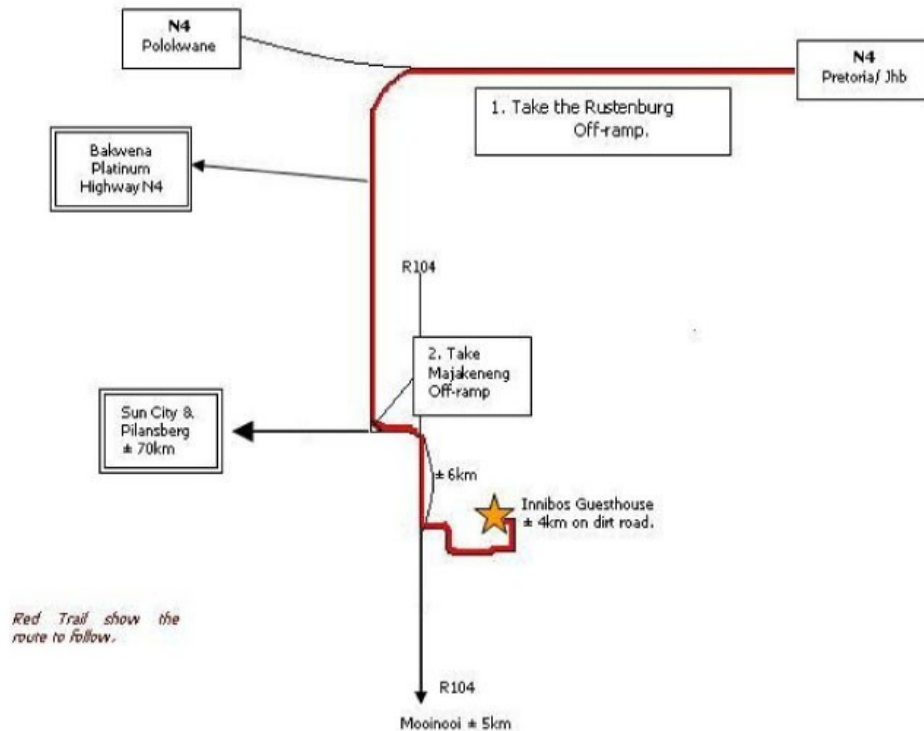

Directions to Innibos Guesthouse

Coordinates: R104 is S25 45 01.6 E27 36 33.2

Mobile 1: +27 - (0)83 - 274 8127

Mobile 2: +27 - (0)83 - 745 3328

Mooinooi to Innibos Guesthouse

9.5 Km

- 1 Mooinooi
- 2 Get on Lonrho Drive and drive south
- 3 Turn left towards R104/Brits
- 4 Turn right onto Unpaved Road
- 5 Innibos Guesthouse

Sandton City to Innibos Guesthouse

138 Km

- 1 Sandton City
- 2 Get on 5th Street and drive northwest
- 3 Turn right onto Maude Street
- 4 Turn right onto West Street (M64)
- 5 Turn left onto Katherine Street (M85)
- 6 Turn right onto Grayston Drive (M40) ramp
- 7 Continue on Grayston Drive (M40) ramp
- 8 Exit left onto ramp onto De Villiers Graaff Motorway (M1)
- 9 Take exit 29 SANDTON to the left onto R55 Woodmead Drive
- 10 Keep right onto Woodmead Drive (R55) ramp
- 11 Keep left onto Woodmead Drive (R55)
- 12 Enter roundabout Traffic Circle
- 13 Take the 2nd left onto Voortrekker Road (R55)
- 14 Exit left onto ramp onto Transoranje Road (R55)
- 15 Turn right onto John Vorster Drive (R80) ramp
- 16 Continue on John Vorster Drive (R80) ramp
- 17 Exit left onto ramp onto N4

- 18 Keep right onto N4 ramp
- 19 Keep left onto N4 ramp
- 20 Keep right onto N4 ramp
- 21 Take exit 156 onto N1 N4 Danie Joubert Freeway towards Johannesburg/Pretoria (East)/Witbank
- 22 Intersection N1 & N4
- 23 Get on N4 and drive south
- 24 Take exit 152 PRETORIA (ZAMBESI INTERCHANGE) to the left onto R513 Zambesi Drive towards Cullinan/Wonderboom Airport
- 25 Continue on Zambesi Drive (R513) ramp
- 26 Turn right onto Zambesi Drive (R513)
- 27 Exit right onto ramp onto Danie Joubert Freeway (N1)
- 28 Take exit 156 to the left onto N4 towards Rustenburg

- 11 Turn left onto Visagie Street (M1)
- 12 Exit left onto ramp onto John Vorster Drive (R80)
- 13 Exit left onto ramp onto N4
- 14 Keep left onto N4 ramp
- 15 Take exit 225 to the left onto R556 towards Sun City/Majakaneng